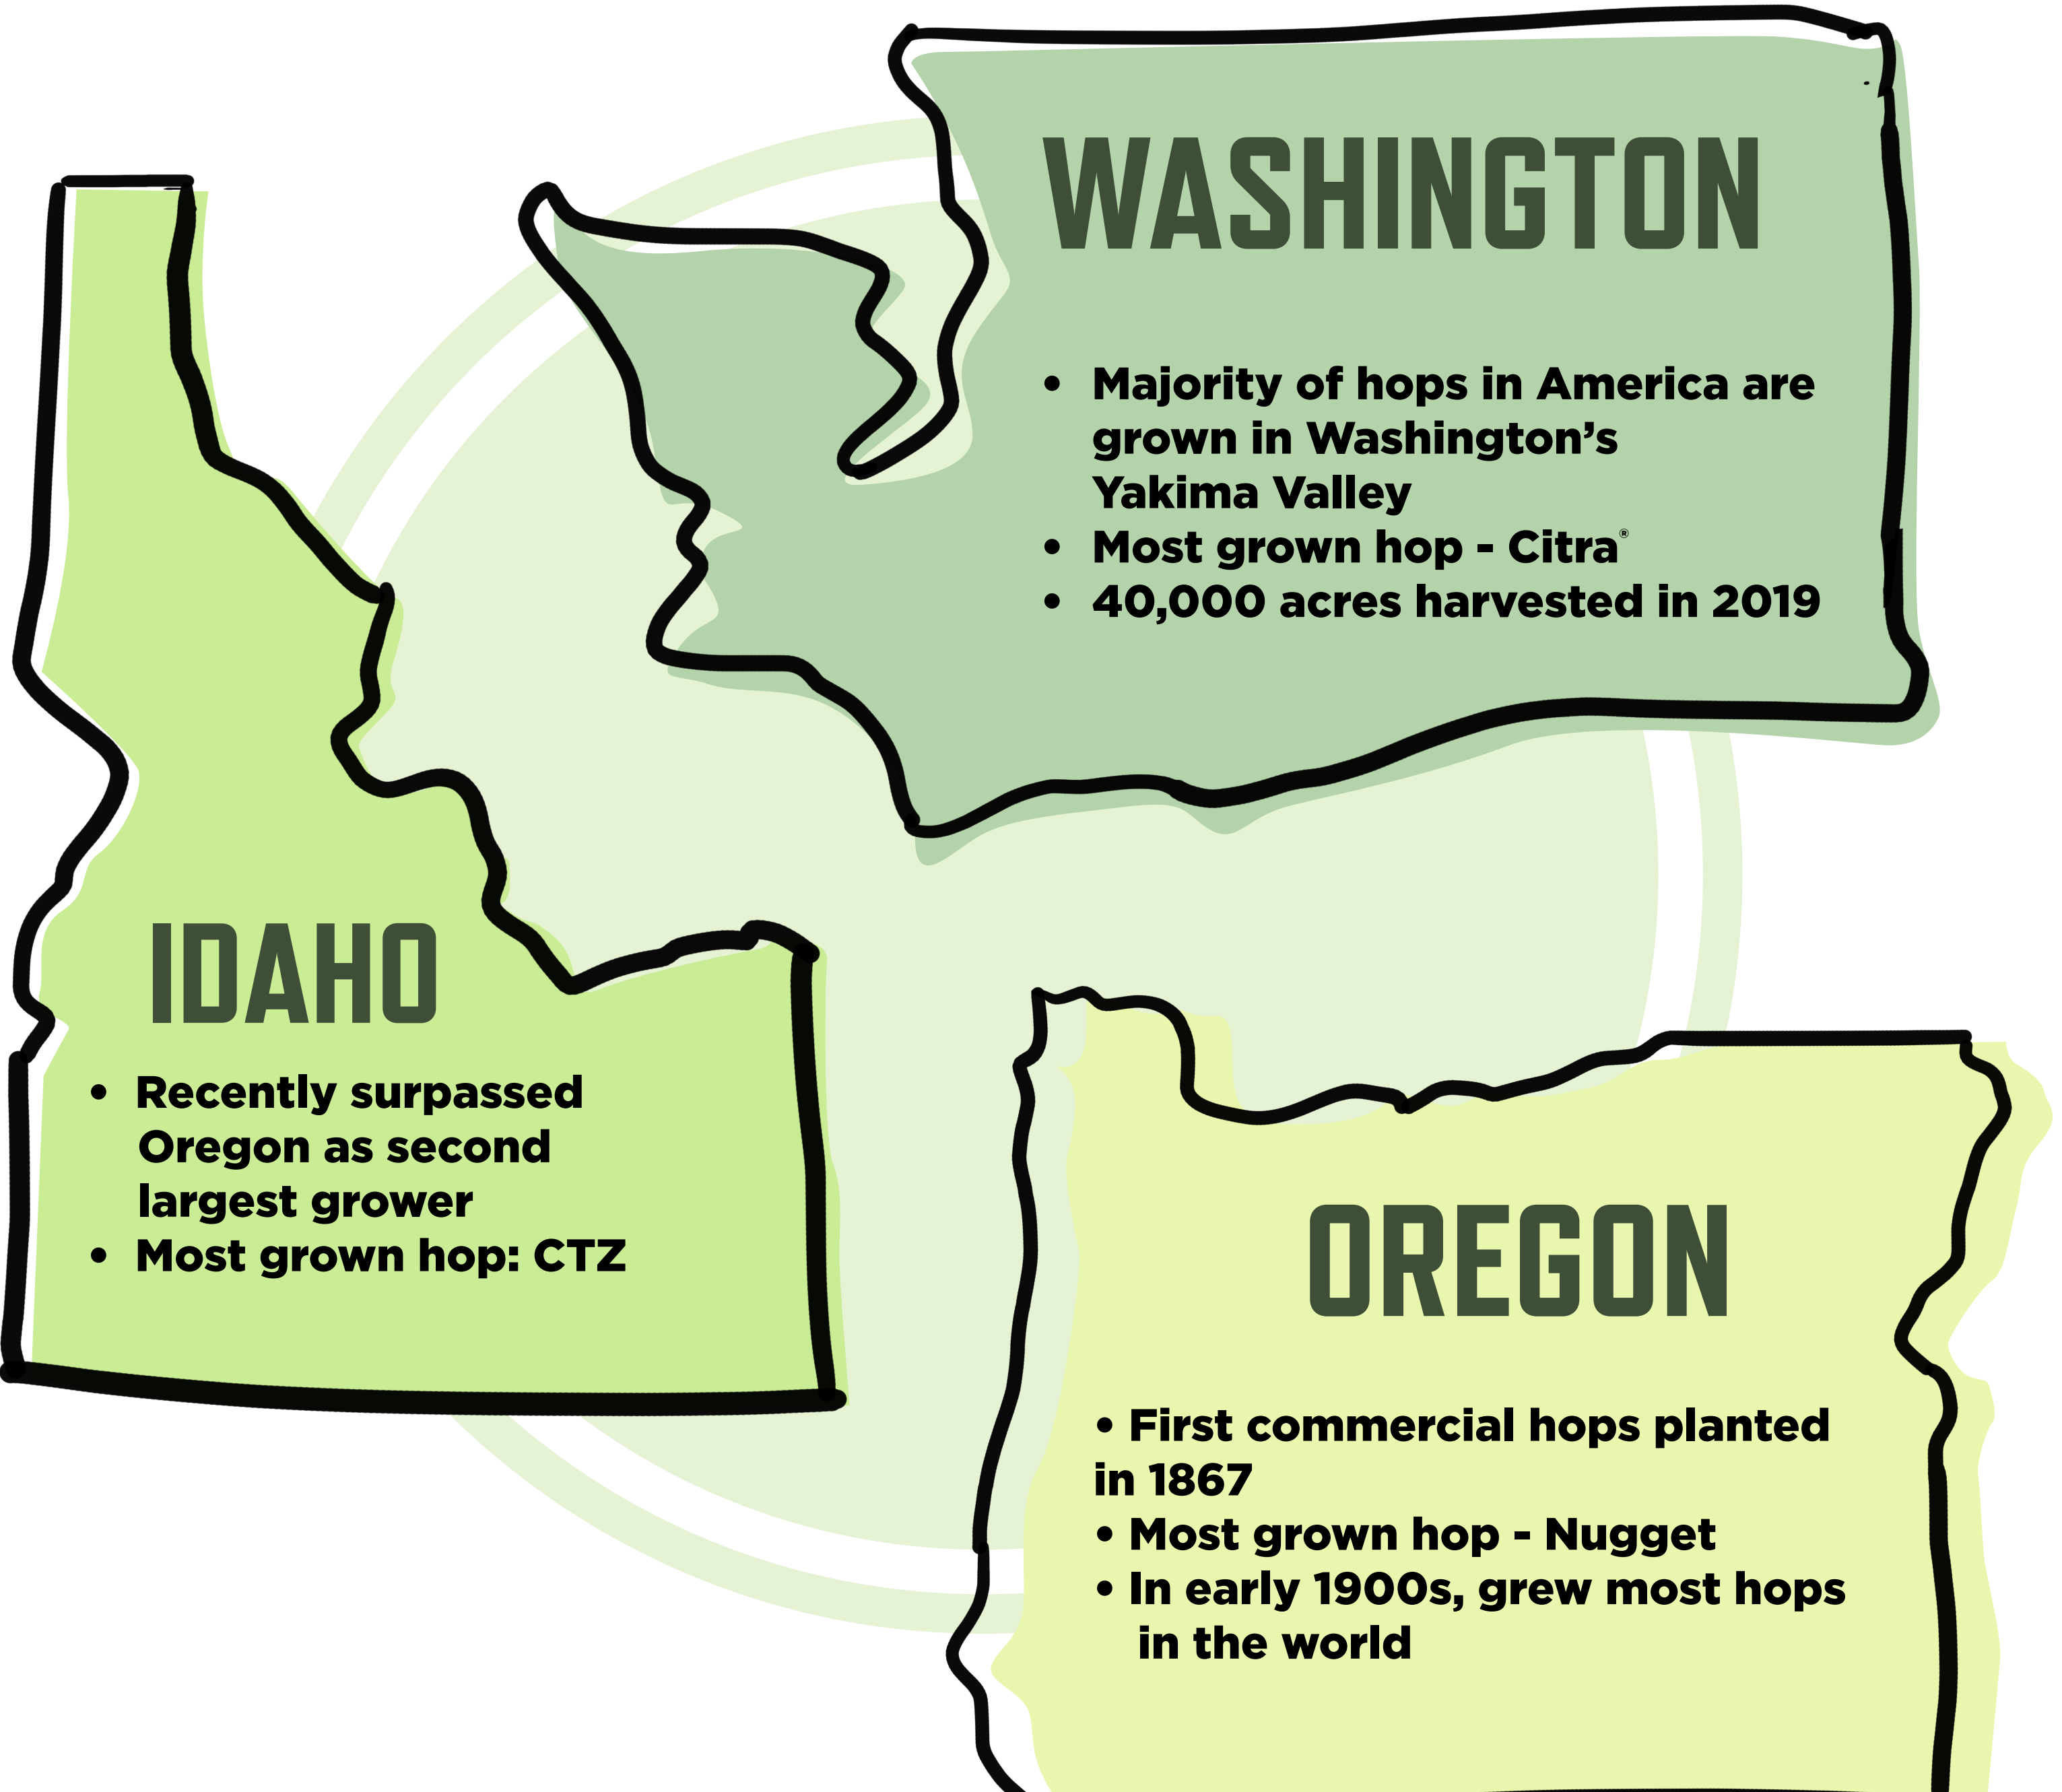

HOP USE & HARVEST

IN THE UNITED STATES

THE 4 Cs

These 4 hops are considered the 4 most important hops in American Craft Beer history. They have all had their own unique impact on the industry.

CASCADE

- First Hop grown from the USDA ARS
- Released in 1972
- Most used hop in the history of US craft beer. Coors was one of its earliest adopter but Anchor released the first beer, Liberty Ale, using all Cascade
- Try it in: Sierra Nevada - Pale Ale

CENTENNIAL

- Bred from at least 4 different hop varieties
- Released in 1990
- Often called "Super Cascade," Centennial helped pave the way for the first IPA craze of the 90s and early 2000s.
- Try it in: Bell's - Two Hearted Ale

COLUMBUS

- Dual purpose hop, extremely versatile
- Released in 1990s
- Also known as Tomahawk*, Zeus or CTZ (acronym of all three names) because multiple growers tried to patent this hop at the same time.
- Try it in: Fat Head's - Head Hunter IPA

Hops can be grown in any state in the US. Any homebrewer that grows their own hops will tell you that within 5 minutes of meeting them. But in the US, hops grow best in the Pacific Northwest, where nearly all of the domestic commercial hop crop is produced. Before prohibition New York was actually the largest producer of hops in the US. Fast forward to 2019 and Washington, Idaho, and Oregon accounted for 112 million lbs of hops harvested, a record high for the region and over 97% of the total hops grown for commercial use in America. Worth over \$600 million, the US hops farming industry employed over 7,000 workers in 2020.